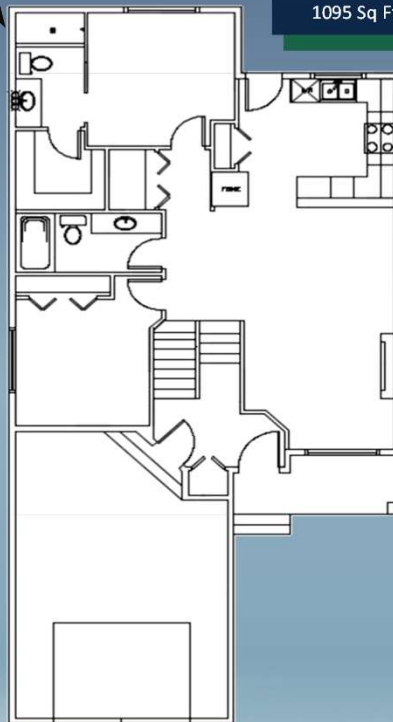

403.381.7504

\$489,900

315 Skeena Cres W

Features:

- Legally Suited 1095 Sq Ft Home
- Vaulted Ceilings, 4 Bedrooms & 3 Full Baths
- Custom Gourmet Kitchen w/ S/S Appliances
- Quartz Countertops
- Open Concept Dining adjacent to Kitchen
- Large Great Room w/ Modern Electric Fireplace
- Widegrain Vinyl Plank & Marble Style Vinyl Floors
- Iron Spindle Railing w/ open to below Foyer
- Master Bedroom w/ Ensuite & Walk Through Closet
- Gas Line To Deck & Rough In Garage Heater
- Hunterdouglas Blinds & Upgraded Lighting
- Beautiful Main Floor Deck
- 700 Sq Ft Developed Suited Basement
- Basement Includes Separate Entrance, Parking, Kitchen, Laundry Room, 2 Bedrooms, Full Bath, Storage & Mechanical Room w/ Separate Furnace & Hot Water Tank
- Lot Features Paved Back Lane & 2 Car Parking Pad

MAIN FLOOR
1095 Sq Ft

DEV. BASEMENT
700 Sq Ft

716 1ST Ave S – Lethbridge, AB