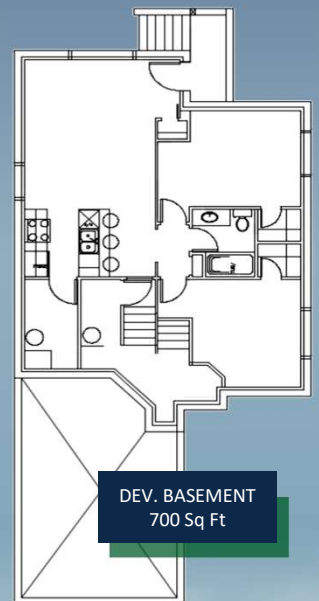

403.381.7504

\$489,900

315 Skeena Cres W

Features:

- Legally Suited 1095 Sq Ft Home
- Vaulted Ceilings, 4 Bedrooms & 3 Full Baths
- Custom Gourmet Kitchen w/ S/S Appliances
- Quartz Countertops
- Open Concept Dining adjacent to Kitchen
- Large Great Room w/ Modern Electric Fireplace
- Widegrain Vinyl Plank & Marble Style Vinyl Floors
- Iron Spindle Railing w/ open to below Foyer
- Master Bedroom w/ Ensuite & Walk Through Closet
- Gas Line To Deck & Rough In Garage Heater
- Hunterdouglas Blinds & Upgraded Lighting
- Beautiful Main Floor Deck
- 700 Sq Ft Developed Suited Basement
- Basement Includes Separate Entrance, Parking, Kitchen, Laundry Room, 2 Bedrooms, Full Bath, Storage & Mechanical Room w/ Separate Furnace & Hot Water Tank
- Lot Features Paved Back Lane & 2 Car Parking Pad

MAIN FLOOR
1095 Sq Ft

DEV. BASEMENT
700 Sq Ft

716 1ST Ave S – Lethbridge, AB