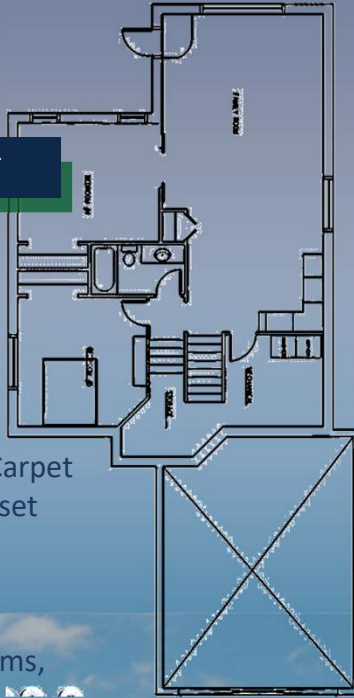

403.381.7504

The BRIOSO

Features:

- Beautifully Designed Custom Home
- Upgraded Kitchen with S/S Appliances
- Quartz Countertops
- Open Concept Design
- Iron Spindle Railing
- Large Great Room w/ Focal Fireplace
- Widetrain Vinyl Plank Floors & Upgraded Carpet
- Master Bedroom W/ Ensuite & Walk In Closet
- Tiled Shower & Built Ins
- Beautiful Main Floor Deck w/ Gas Line
- Hunterdouglas Blinds
- Spacious Basement with additional bedrooms, bath & family room
- Front yard landscaping
- Progressive Home Warranty

DEV. BASEMENT

MAIN FLOOR

716 1ST Ave S – Lethbridge, AB

Please Call To Arrange A Private Viewing!
403.381.7504