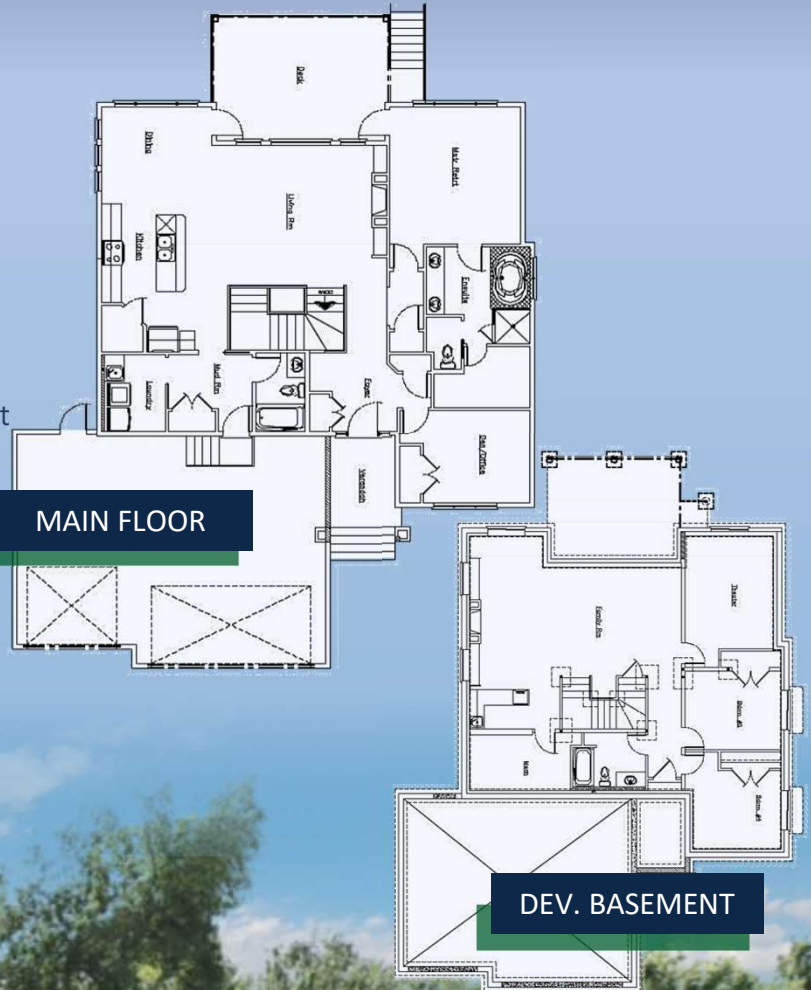

The CARINA

Features:

- Beautifully Designed Custom Home
- Upgraded Kitchen with S/S Appliances
- Quartz Countertops
- Open Concept Design
- Iron Spindle Railing
- Large Great Room w/ Focal Fireplace
- Widegrain Vinyl Plank Floors & Upgraded Carpet
- Master Bedroom W/ Ensuite & Walk In Closet
- Tiled Shower & Built Ins
- Beautiful Main Floor Deck w/ Gas Line
- Hunterdouglas Blinds
- Spacious Basement with additional bedrooms, bath & family room
- Front yard landscaping
- Progressive Home Warranty