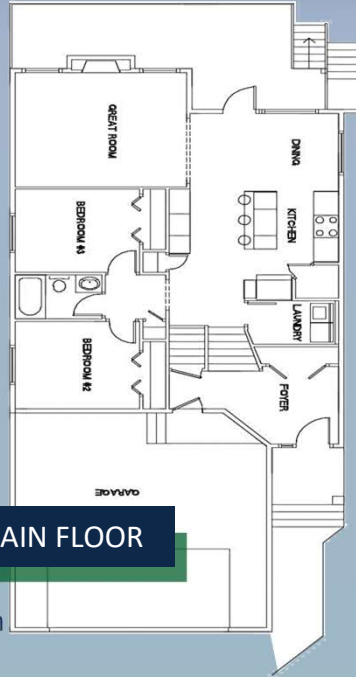

The EMILIA

Features:

- Beautifully Designed Custom Home
- Upgraded Kitchen with S/S Appliances
- Quartz Countertops
- Open Concept Design
- Iron Spindle Railing
- Large Great Room w/ Focal Fireplace
- Widegrain Vinyl Plank Floors & Upgraded Carpet
- Master Bedroom W/ Ensuite & Walk In Closet
- Tiled Shower & Built Ins
- Beautiful Main Floor Deck w/ Gas Line
- Hunterdouglas Blinds
- Spacious Basement with additional bedrooms, bath family room
- Front yard landscaping
- Progressive Home Warranty