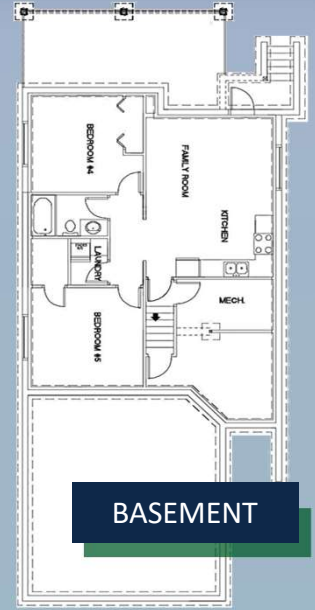

The EMILIA

Features:

- Beautifully Designed Custom Home
- Upgraded Kitchen with S/S Appliances
- Quartz Countertops
- Open Concept Design
- Iron Spindle Railing
- Large Great Room w/ Focal Fireplace
- Widegrain Vinyl Plank Floors & Upgraded Carpet
- Master Bedroom W/ Ensuite & Walk In Closet
- Tiled Shower & Built Ins
- Beautiful Main Floor Deck w/ Gas Line
- Hunterdouglas Blinds
- Spacious Basement with additional bedrooms, bath family room
- Front yard landscaping
- Progressive Home Warranty