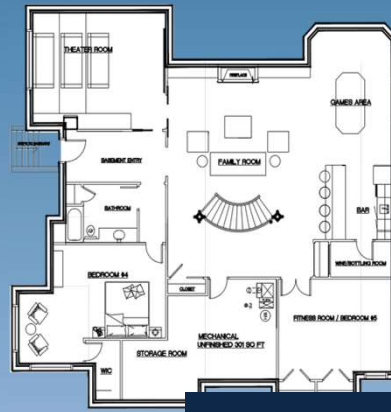

The Mozzafiato

Features:

- Beautifully Designed Custom Home
- Upgraded Kitchen with S/S Appliances
- Quartz Countertops
- Open Concept Design
- Iron Spindle Railing
- Tiled Shower & Built Ins
- Hunterdouglas Blinds
- Large Great Room w/ Focal Fireplace
- Widegrain Vinyl Plank Floors & Upgraded Carpet
- Master Bedroom W/ Ensuite & Walk In Closet
- Beautiful Main Floor Deck w/ Gas Line
- Spacious Basement with additional bedrooms, bath & family room
- Front yard landscaping
- Progressive Home Warranty