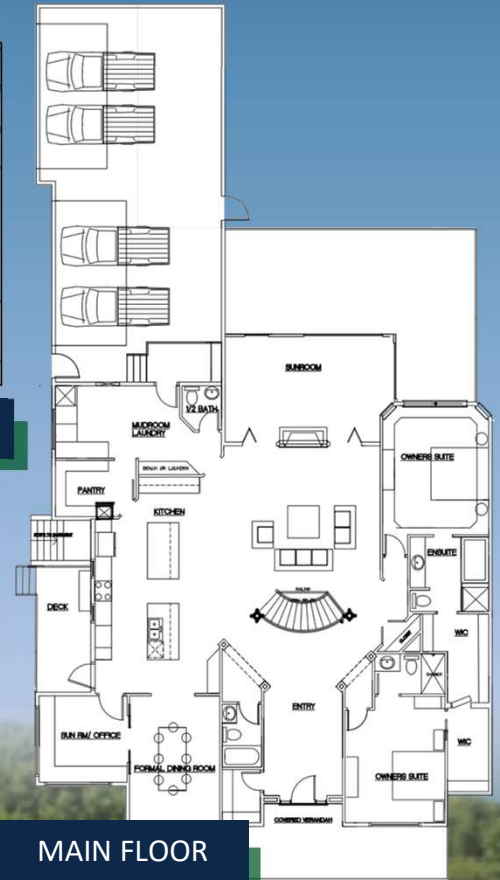

The Mozzafiato

Features:

- Beautifully Designed Custom Home
- Upgraded Kitchen with S/S Appliances
- Quartz Countertops
- Open Concept Design
- Iron Spindle Railing
- Tiled Shower & Built Ins
- Hunterdouglas Blinds
- Large Great Room w/ Focal Fireplace
- Widegrain Vinyl Plank Floors & Upgraded Carpet
- Master Bedroom W/ Ensuite & Walk In Closet
- Beautiful Main Floor Deck w/ Gas Line
- Spacious Basement with additional bedrooms, bath & family room
- Front yard landscaping
- Progressive Home Warranty