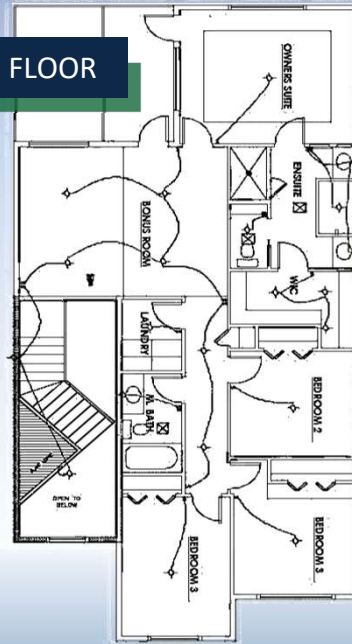

## Features:

- Beautifully Designed Custom Home
- Upgraded Kitchen with S/S Appliances
- Quartz Countertops
- Open Concept Design
- Iron Spindle Railing
- Large Great Room w/ Focal Fireplace
- Widegrain Vinyl Plank Floors & Upgraded Carpet
- Master Bedroom W/ Ensuite & Walk In Closet
- Tiled Shower & Built Ins
- Beautiful Main Floor Deck w/ Gas Line
- Hunterdouglas Blinds
- Spacious Basement with additional bedrooms, bath & family room
- Front yard landscaping
- Progressive Home Warranty

MAIN FLOOR

2<sup>nd</sup> FLOOR

BASEMENT

Please Call To Arrange A Private Viewing!  
403.381.7504

716 1<sup>ST</sup> Ave S – Lethbridge, AB